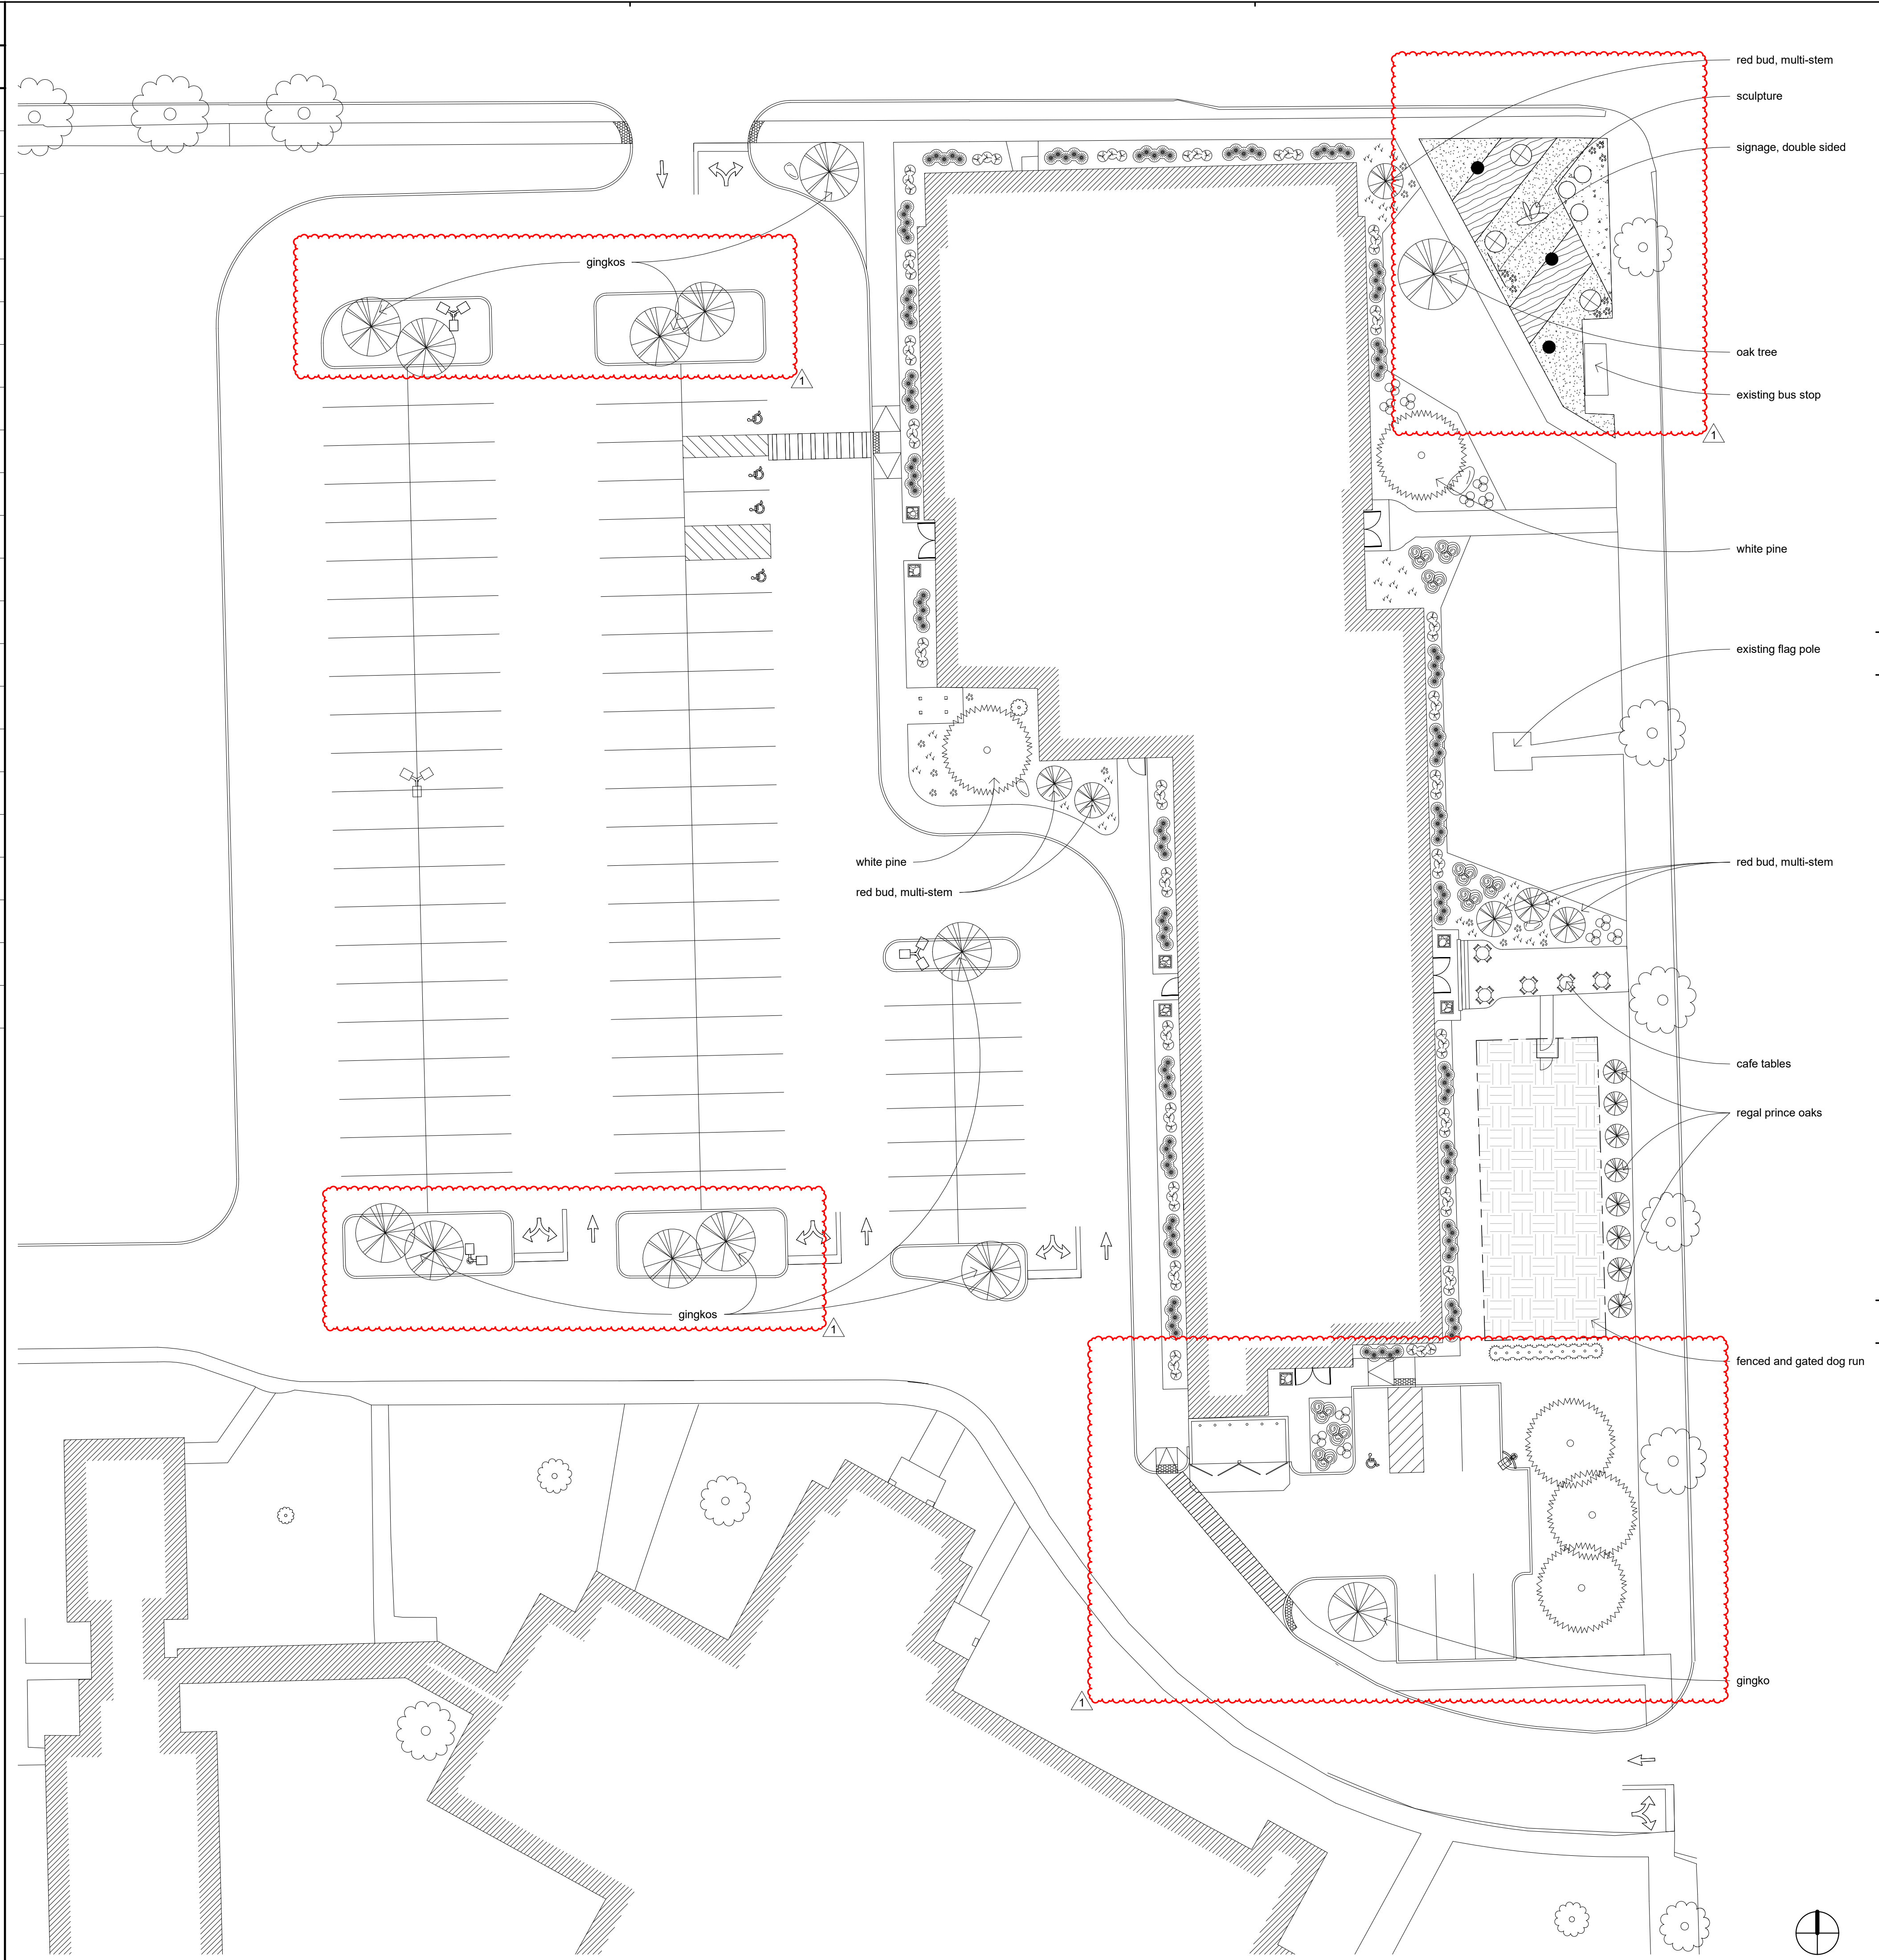

symbol	species	type	size
	knockout rose, pink	bush	5 gallon
	arborvitae, multiple	coniferous tree	6' tall
	joe-pye weed, "gateway"	herbaceous flowering plant	2 gallon
	swamp milkweed	herbaceous flowering plant	2 gallon
	blazing star	herbaceous flowering plant	2 gallon
	crocus flower, purple	perennial flower	bulb
	meadow sage / coneflower mix	herbaceous flowering plant	2 gallon
	russian sage, group of 3	herbaceous flowering plant	3 gallon
	pachysandra / phlox mix	perennial ground cover	36 count flat
	karl foerster, group of 5	grass	3 gallon
	boulder		various
	ginkgo biloba	deciduous tree	3" caliper
	red bud, multi-stem	deciduous tree	6' - 8' tall
	oak tree	deciduous tree	3" caliper
	regal prince oak	deciduous tree	8' tall
	white pine	coniferous tree	8' tall
	existing tree		
	walker's low catmint, swatch	perennial	1 gallon, as required
	sage / coneflower, swatch	herbaceous flowering plant	1 gallon, as required
	prairie dropseed, swatch	grass	1 gallon, as required
	artificial turf		
	planter with annual flowers		hand water **

\*\* all trees to be balled and burlapped

\*\* all plantings to be watered by an automatic, zoned irrigation system to be designed by a qualified irrigation contractor

\*\* all landscape beds to be lined with metal edge and mulched